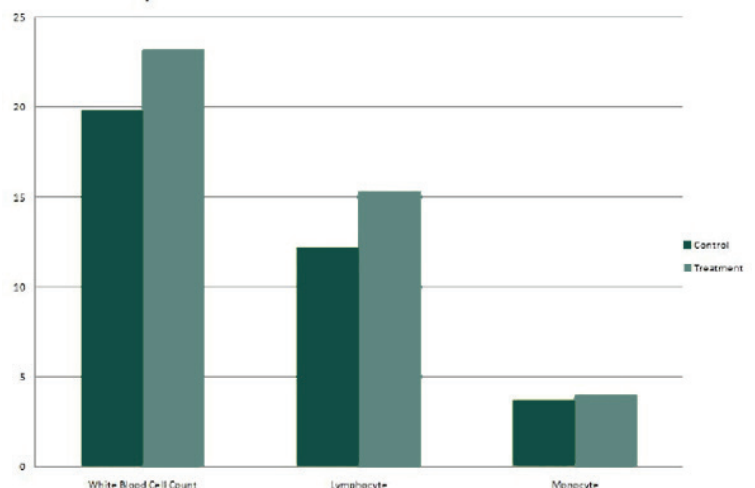

Pigs Receiving Supplemental Polysaccharides Like TrueGlo Have Improved Immune Function Based on White Blood Cell Counts

Contact JT Oltman to purchase TrueGlo today!

JT Oltman
OltmanJT@gmail.com
402-672-7400